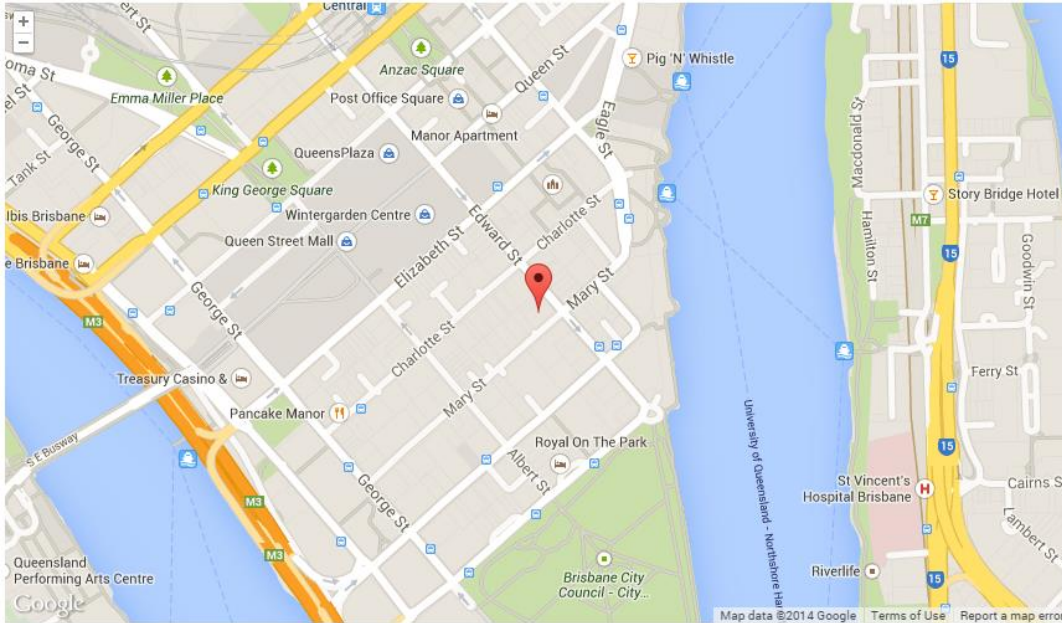

How to get to YHC Lawyers

Address

Level 15, 100 Edward Street, Brisbane in the Brisbane CBD.

Landmarks

YHC Lawyers is situated between Le Bon Choix and Raw energy, diagonally across from the Buffalo Bar (formerly the Belgian Beer Café) and across the road from Folio Books and Flight Centre on Mary Street.

By Public Transport

If coming by bus, train or ferry, visit the TransLink Journey planner website to determine the best route for you.

Train

If coming by train, the closest station is Central Station. Central Station is approximately 700 metres or 7 minute walk from YHC Lawyers.

To get from Central Station to YHC Lawyers:

1. Exit at the gates next to the news agency - this will take you onto the corner of Ann Street and Edward Street.
2. Follow Edward Street for four blocks, walking past the Victory Hotel.
3. Cross to the right hand side of the street when convenient.
4. YHC Lawyers is located on the right inside the 'Canegrowers' building at the corner of Edward Street and Mary Street.

Ferry (CityCat)

If coming by ferry, the closest terminal is the Riverside Ferry terminal. It is approximately 600m or a 6 minute walk to YHC Lawyers. When arriving, turn left onto Eagle Street and follow the road onto Mary Street. At the corner of Mary Street and Edward Street cross the road. You will see 100 Edward Street at the intersection with Raw Energy at the bottom of the building.